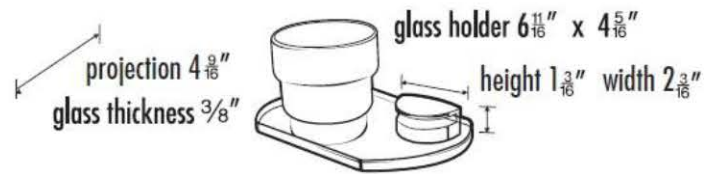

SPECIFICATIONS

EURO

TUMBLER HOLDER WITH TUMBLER

FEATURES

Modern styling
Multiple finishes
Concealed installation

WARRANTY

Limited lifetime

FINISHES