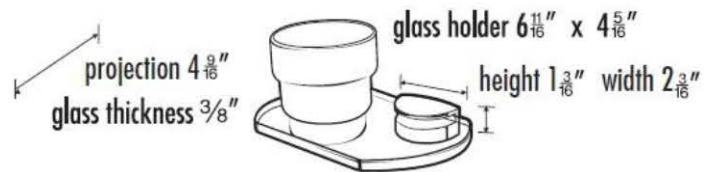

SPECIFICATIONS

EURO

TUMBLER HOLDER WITH TUMBLER

FEATURES

Modern styling
Multiple finishes
Concealed installation

WARRANTY

Limited lifetime

FINISHES