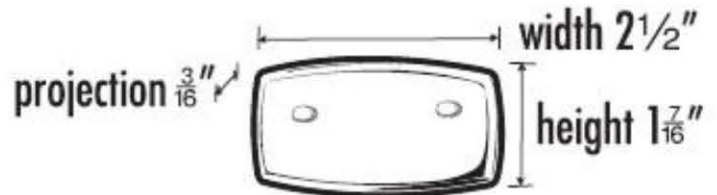

SPECIFICATIONS

EURO
OPTIONAL BASE PLATE

FEATURES

- Modern styling
- Multiple finishes
- Concealed installation

WARRANTY

Limited lifetime

FINISHES

- Polished Brass (PB)
- Polished Brass/Non-lacquered (PB/NL)
- Polished Chrome (PC)
- Bronze (BRZ)
- Polished Nickel (PN)
- Satin Nickel (SN)