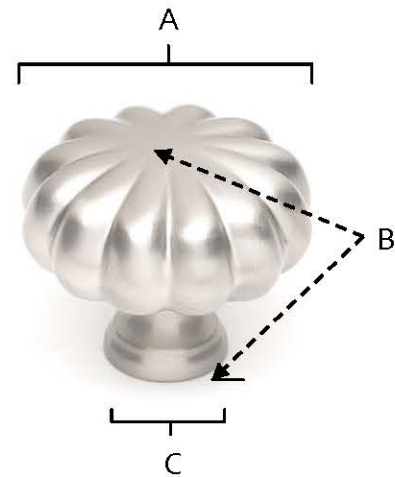

SPECIFICATIONS

**ROPE
KNOBS**

FEATURES

- Traditional styling
- Multiple finishes
- Concealed installation

WARRANTY

Limited lifetime

FINISHES

- Polished Brass (PB)
- Polished Chrome (PC)
- Antique English (AE)
- Antique English Matte (AEM)
- Antique Pewter (AP)
- Barcelona (BARC)
- Bronze (BRZ)
- Chocolate Bronze (CHBRZ)
- Matte Black (MB)
- Polished Antique (PA)
- Polished Nickel (PN)
- Satin Nickel (SN)

MATERIAL

Brass

Item#	A	B	C
A819-1	1 1/4"	1"	9/16"
A819-35	1 1/2"	1 1/4"	9/16"

KEY:

- A - Length and Width
- B - Projection
- C - Mount Length and Width

NOTE: Dimensions and specifications are subject to change without notice.