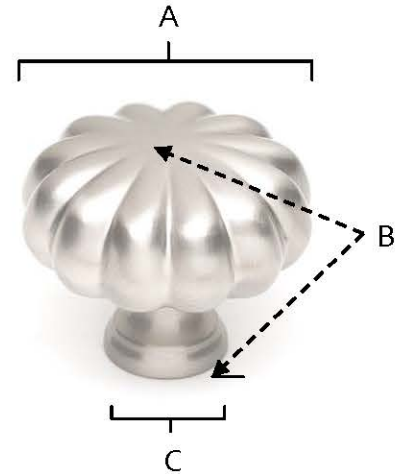

SPECIFICATIONS

**ROPE
KNOBS**

FEATURES

- Traditional styling
- Multiple finishes
- Concealed installation

WARRANTY

Limited lifetime

FINISHES

- Polished Brass (PB)
- Polished Chrome (PC)
- Antique English (AE)
- Antique English Matte (AEM)
- Antique Pewter (AP)
- Barcelona (BARC)
- Bronze (BRZ)
- Chocolate Bronze (CHBRZ)
- Matte Black (MB)
- Polished Antique (PA)
- Polished Nickel (PN)
- Satin Nickel (SN)

MATERIAL

Brass

Item#	A	B	C
A819-1	1 1/4"	1"	9/16"
A819-35	1 1/2"	1 1/4"	9/16"

KEY:

- A - Length and Width
- B - Projection
- C - Mount Length and Width

NOTE: Dimensions and specifications are subject to change without notice.