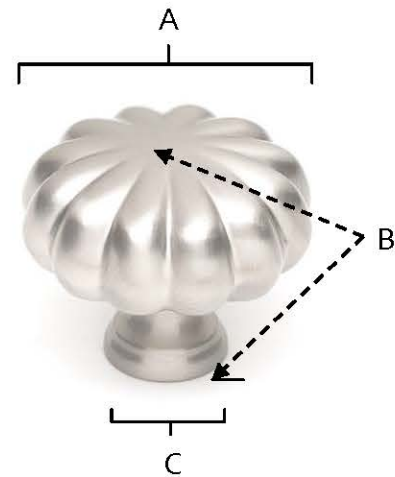

**SPECIFICATIONS**

**ROPE  
KNOBS**

**FEATURES**

- Traditional styling
- Multiple finishes
- Concealed installation

**WARRANTY**

Limited lifetime

**FINISHES**

- Polished Brass (PB)
- Polished Chrome (PC)
- Antique English (AE)
- Antique English Matte (AEM)
- Antique Pewter (AP)
- Barcelona (BARC)
- Bronze (BRZ)
- Chocolate Bronze (CHBRZ)
- Matte Black (MB)
- Polished Antique (PA)
- Polished Nickel (PN)
- Satin Nickel (SN)

**MATERIAL**

Brass

Item#	A	B	C
<b>A819-1</b>	1 1/4"	1"	9/16"
<b>A819-35</b>	1 1/2"	1 1/4"	9/16"

**KEY:**

- A - Length and Width
- B - Projection
- C - Mount Length and Width

NOTE: Dimensions and specifications are subject to change without notice.