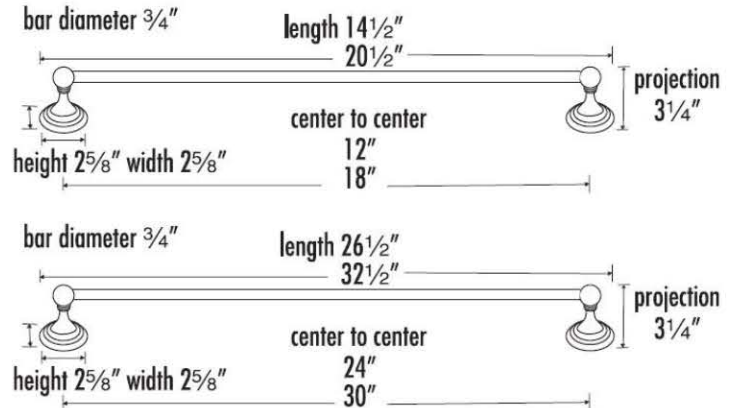

SPECIFICATIONS

**EMBASSY
TOWEL BAR**

FEATURES

- Traditional styling
- Multiple finishes
- Concealed installation

WARRANTY

Limited lifetime

FINISHES

- Polished Brass (PB)
- Polished Brass/Non-lacquered (PB/NL)
- Polished Chrome (PC)
- Antique English (AE)
- Antique English Matte (AEM)
- Barcelona (BARC)
- Bronze (BRZ)
- Chocolate Bronze (CHBRZ)
- Polished Nickel (PN)
- Satin Nickel (SN)
- Polished Chrome/Gold (PC/GLD)
- Satin Nickel/Gold (SN/GLD)

MATERIAL

Brass

Item#

- A9020-12**
- A9020-18**
- A9020-24**
- A9020-30**

NOTE: Dimensions and specifications are subject to change without notice.