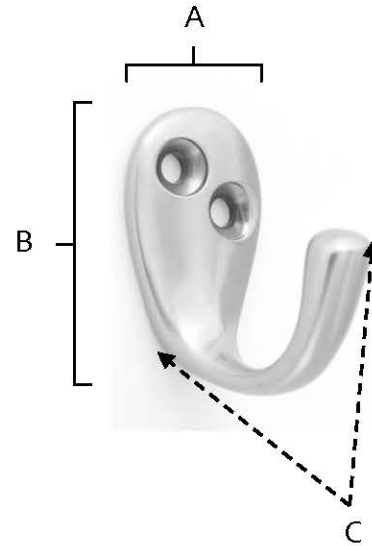

SPECIFICATIONS

HOOKS

FEATURES

- Transitional styling
- Multiple finishes
- Concealed installation

WARRANTY

Limited lifetime

FINISHES

- Polished Brass (PB)
- Polished Chrome (PC)
- Barcelona (BARC)
- Bronze (BRZ)
- Chocolate Bronze (CHBRZ)
- Matte Black (MB)
- Polished Nickel (PN)
- Satin Nickel (SN)

MATERIAL

Brass

Item#	A	B	C
Ago2	7/8"	1 3/8"	1 1/2"

KEY:

- A - Length
- B - Width
- C - Projection

NOTE: Dimensions and specifications are subject to change without notice.