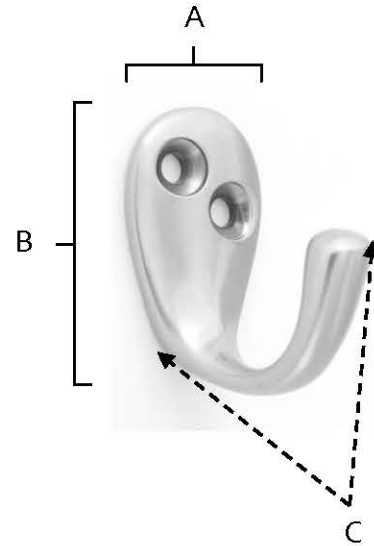

SPECIFICATIONS

HOOKS

FEATURES

- Transitional styling
- Multiple finishes
- Concealed installation

WARRANTY

Limited lifetime

FINISHES

- Polished Brass (PB)
- Polished Chrome (PC)
- Barcelona (BARC)
- Bronze (BRZ)
- Chocolate Bronze (CHBRZ)
- Matte Black (MB)
- Polished Nickel (PN)
- Satin Nickel (SN)

MATERIAL

Brass

Item#	A	B	C
Ago2	7/8"	1 3/8"	1 1/2"

KEY:

- A - Length
- B - Width
- C - Projection

NOTE: Dimensions and specifications are subject to change without notice.