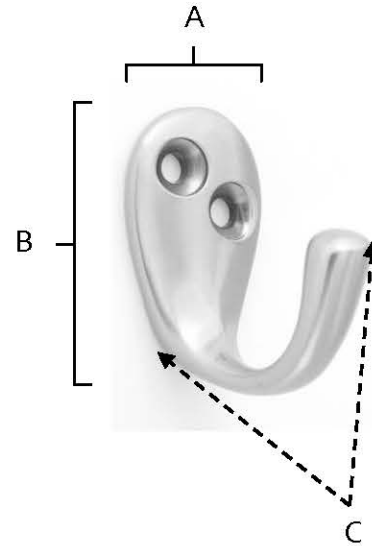

**SPECIFICATIONS**

**HOOKS**

**FEATURES**

- Transitional styling
- Multiple finishes
- Concealed installation

**WARRANTY**

Limited lifetime

**FINISHES**

- Polished Brass (PB)
- Polished Chrome (PC)
- Barcelona (BARC)
- Bronze (BRZ)
- Chocolate Bronze (CHBRZ)
- Matte Black (MB)
- Polished Nickel (PN)
- Satin Nickel (SN)

**MATERIAL**

Brass

Item#	A	B	C
Ago2	7/8"	1 3/8"	1 1/2"

**KEY:**

- A - Length
- B - Width
- C - Projection

NOTE: Dimensions and specifications are subject to change without notice.