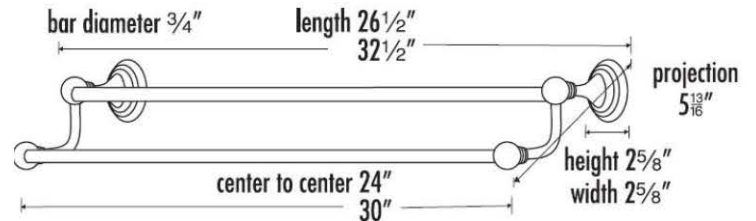

**SPECIFICATIONS**

**EMBASSY**  
DOUBLE TOWEL BAR

**FEATURES**

- Traditional styling
- Multiple finishes
- Concealed installation

**WARRANTY**

Limited lifetime

**FINISHES**

- Polished Brass (PB)
- Polished Brass/Non-lacquered (PB/NL)
- Polished Chrome (PC)
- Antique English (AE)
- Antique English Matte (AEM)
- Barcelona (BARC)
- Bronze (BRZ)
- Chocolate Bronze (CHBRZ)
- Polished Nickel (PN)
- Satin Nickel (SN)
- Polished Chrome/Gold (PC/GLD)
- Satin Nickel/Gold (SN/GLD)

**MATERIAL**

Brass

**Item#**

**A9025-24**

**A9025-30**

NOTE: Dimensions and specifications are subject to change without notice.