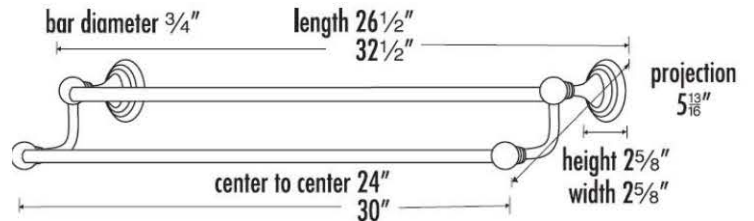

SPECIFICATIONS

EMBASSY
DOUBLE TOWEL BAR

FEATURES

- Traditional styling
- Multiple finishes
- Concealed installation

WARRANTY

Limited lifetime

FINISHES

- Polished Brass (PB)
- Polished Brass/Non-lacquered (PB/NL)
- Polished Chrome (PC)
- Antique English (AE)
- Antique English Matte (AEM)
- Barcelona (BARC)
- Bronze (BRZ)
- Chocolate Bronze (CHBRZ)
- Polished Nickel (PN)
- Satin Nickel (SN)
- Polished Chrome/Gold (PC/GLD)
- Satin Nickel/Gold (SN/GLD)

MATERIAL

Brass

Item#

A9025-24

A9025-30

NOTE: Dimensions and specifications are subject to change without notice.