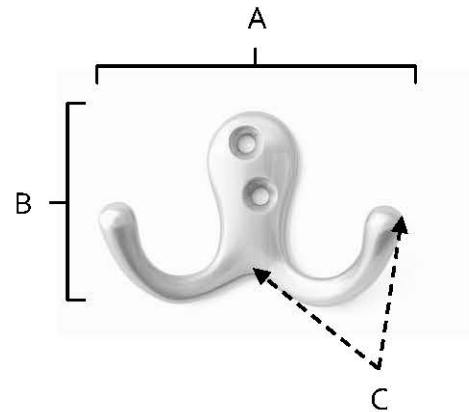

**SPECIFICATIONS**

**HOOKS**

**FEATURES**

- Transitional styling
- Multiple finishes
- Concealed installation

**WARRANTY**

Limited lifetime

**FINISHES**

- Polished Brass (PB)
- Polished Chrome (PC)
- Barcelona (BARC)
- Bronze (BRZ)
- Chocolate Bronze (CHBRZ)
- Matte Black (MB)
- Polished Nickel (PN)
- Satin Nickel (SN)

**MATERIAL**

Brass

Item#	A	B	C
A903	2 3/4"	1 3/4"	7/8"

**KEY:**

- A - Length
- B - Width
- C - Projection

NOTE: Dimensions and specifications are subject to change without notice.