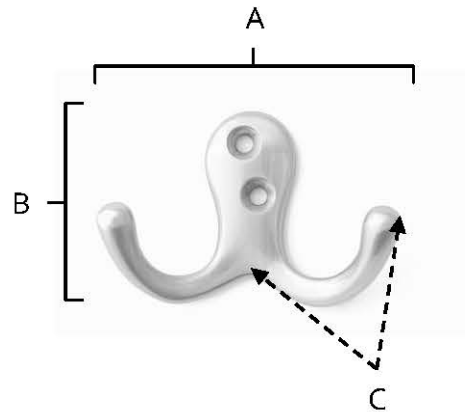

**SPECIFICATIONS**

**HOOKS**

**FEATURES**

- Transitional styling
- Multiple finishes
- Concealed installation

**WARRANTY**

Limited lifetime

**FINISHES**

- Polished Brass (PB)
- Polished Chrome (PC)
- Barcelona (BARC)
- Bronze (BRZ)
- Chocolate Bronze (CHBRZ)
- Matte Black (MB)
- Polished Nickel (PN)
- Satin Nickel (SN)

**MATERIAL**

Brass

Item#	A	B	C
A903	2 3/4"	1 3/4"	7/8"

**KEY:**

- A - Length
- B - Width
- C - Projection

NOTE: Dimensions and specifications are subject to change without notice.