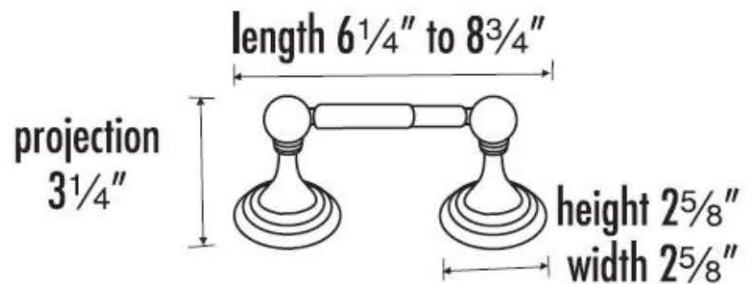

SPECIFICATIONS

EMBASSY
TISSUE HOLDER

FEATURES

- Traditional styling
- Multiple finishes
- Concealed installation

WARRANTY

- Limited lifetime

FINISHES

- Polished Brass (PB)
- Polished Brass/Non-lacquered (PB/NL)
- Polished Chrome (PC)
- Antique English (AE)
- Antique English Matte (AEM)
- Barcelona (BARC)
- Bronze (BRZ)
- Chocolate Bronze (CHBRZ)
- Polished Nickel (PN)
- Satin Nickel (SN)
- Polished Chrome/Gold (PC/GLD)
- Satin Nickel/Gold (SN/GLD)

MATERIAL

- Brass

Item#

A9060

NOTE: Dimensions and specifications are subject to change without notice.