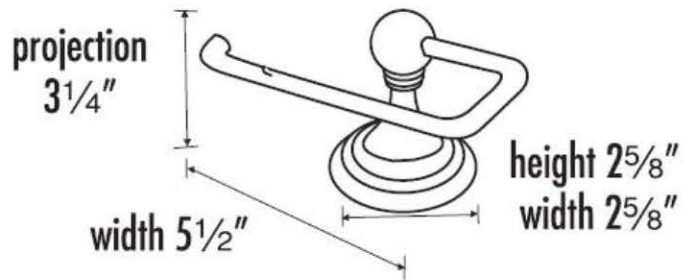

SPECIFICATIONS

EMBASSY
SINGLE POST TISSUE HOLDER

FEATURES

- Traditional styling
- Multiple finishes
- Concealed installation

WARRANTY

Limited lifetime

FINISHES

- Polished Brass (PB)
- Polished Brass/Non-lacquered (PB/NL)
- Polished Chrome (PC)
- Antique English (AE)
- Antique English Matte (AEM)
- Barcelona (BARC)
- Bronze (BRZ)
- Chocolate Bronze (CHBRZ)
- Polished Nickel (PN)
- Satin Nickel (SN)
- Polished Chrome/Gold (PC/GLD)
- Satin Nickel/Gold (SN/GLD)

MATERIAL

Brass

Item#

Ago66

NOTE: Dimensions and specifications are subject to change without notice.