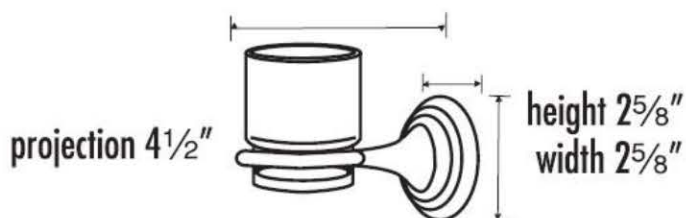

SPECIFICATIONS

EMBASSY

TUMBLER HOLDER WITH TUMBLER

FEATURES

- Traditional styling
- Multiple finishes
- Concealed installation

WARRANTY

Limited lifetime

FINISHES