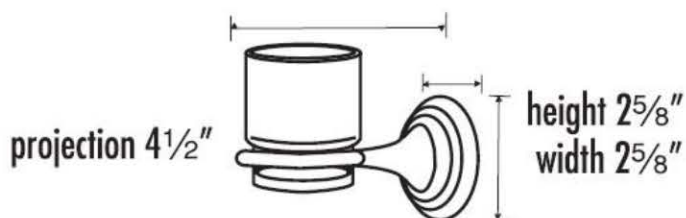

**SPECIFICATIONS**

**EMBASSY**

TUMBLER HOLDER WITH TUMBLER

**FEATURES**

- Traditional styling
- Multiple finishes
- Concealed installation

**WARRANTY**

Limited lifetime

**FINISHES**