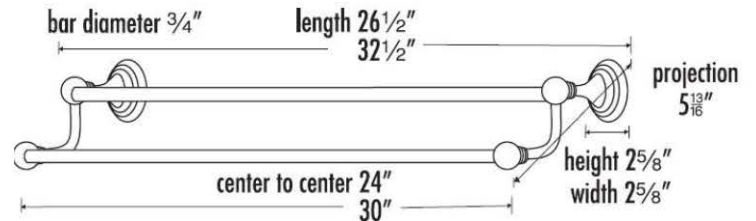

SPECIFICATIONS

EMBASSY
DOUBLE TOWEL BAR

FEATURES

- Traditional styling
- Multiple finishes
- Concealed installation

WARRANTY

Limited lifetime

FINISHES

- Polished Brass (PB)
- Polished Brass/Non-lacquered (PB/NL)
- Polished Chrome (PC)
- Antique English (AE)
- Antique English Matte (AEM)
- Barcelona (BARC)
- Bronze (BRZ)
- Chocolate Bronze (CHBRZ)
- Polished Nickel (PN)
- Satin Nickel (SN)
- Polished Chrome/Gold (PC/GLD)
- Satin Nickel/Gold (SN/GLD)

MATERIAL

Brass

Item#

A9025-24

A9025-30

NOTE: Dimensions and specifications are subject to change without notice.