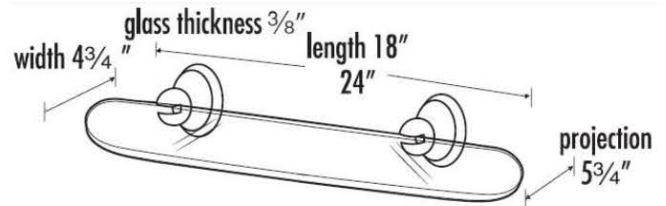

SPECIFICATIONS

YALE GLASS SHELVES

FEATURES

Traditional styling
Multiple finishes
Concealed installation

WARRANTY

Limited lifetime

FINISHES

Polished Brass (PB)
Polished Brass/Non-lacquered (PB/NL)
Polished Chrome (PC)
Barcelona (BARC)
Bronze (BRZ)
Chocolate Bronze (CHBRZ)
Satin Nickel (SN)

MATERIAL

Brass

PRODUCT SHEET

Item#

A9250-18

A9250-24

*Maximum weight capacity: 10 lbs.

NOTE: Dimensions and specifications are subject to change without notice.