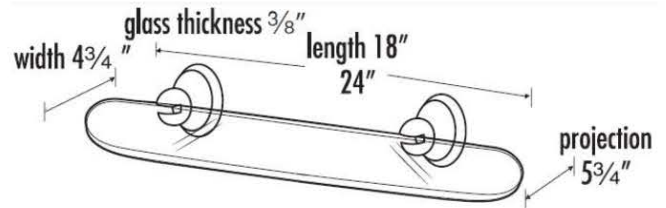

SPECIFICATIONS

YALE GLASS SHELVES

FEATURES

Traditional styling
Multiple finishes
Concealed installation

WARRANTY

Limited lifetime

FINISHES

Polished Brass (PB)
Polished Brass/Non-lacquered (PB/NL)
Polished Chrome (PC)
Barcelona (BARC)
Bronze (BRZ)
Chocolate Bronze (CHBRZ)
Satin Nickel (SN)

MATERIAL

Brass

PRODUCT SHEET

Item#

A9250-18

A9250-24

*Maximum weight capacity: 10 lbs.

NOTE: Dimensions and specifications are subject to change without notice.