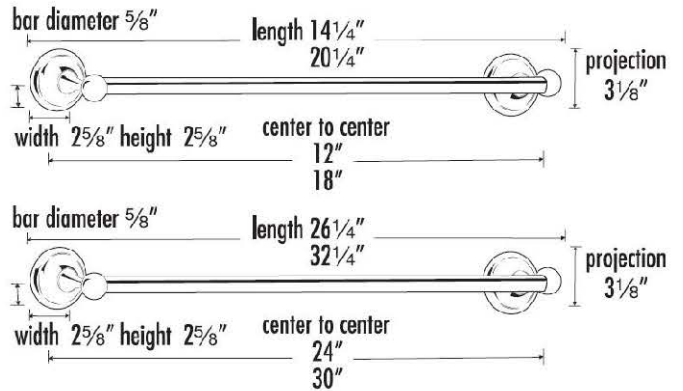

Item#

- **A9220-12**
- **A9220-18**
- **A9220-24**
- **A9220-30**

NOTE: Dimensions and specifications are subject to change without notice.