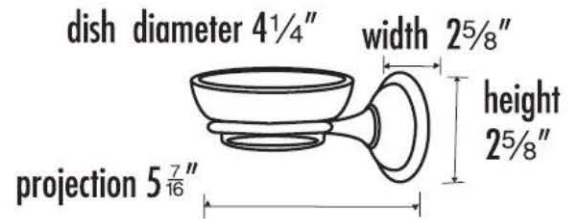

"Creations"®
by ALNO, INC.

PRODUCT SHEET

SPECIFICATIONS

YALE

SOAP HOLDER WITH DISH

FEATURES

Traditional styling
Multiple finishes
Concealed installation

WARRANTY