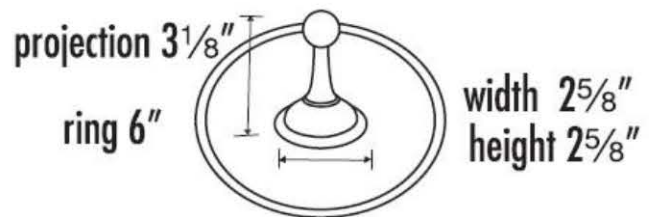

SPECIFICATIONS

YALE
6" TOWEL RING

FEATURES

Traditional styling
Multiple finishes
Concealed installation

WARRANTY

Limited lifetime

FINISHES

Polished Brass (PB)
Polished Brass/Non-lacquered (PB/NL)
Polished Chrome (PC)
Barcelona (BARC)
Bronze (BRZ)
Chocolate Bronze (CHBRZ)
Satin Nickel (SN)

MATERIAL

Brass

Item#

A9240

NOTE: Dimensions and specifications are subject to change without notice.