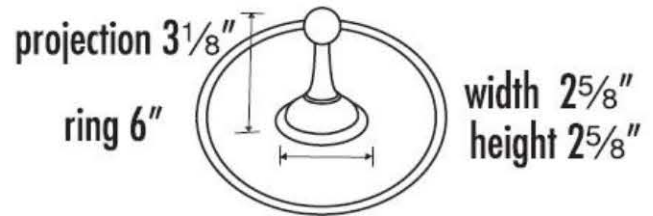

SPECIFICATIONS

YALE
6" TOWEL RING

FEATURES

Traditional styling
Multiple finishes
Concealed installation

WARRANTY

Limited lifetime

FINISHES

Polished Brass (PB)
Polished Brass/Non-lacquered (PB/NL)
Polished Chrome (PC)
Barcelona (BARC)
Bronze (BRZ)
Chocolate Bronze (CHBRZ)
Satin Nickel (SN)

MATERIAL

Brass

Item#

A9240

NOTE: Dimensions and specifications are subject to change without notice.