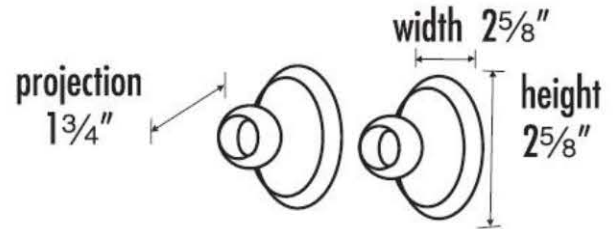

**SPECIFICATIONS**

**YALE**  
SHOWER ROD BRACKETS

**FEATURES**

- Traditional styling
- Multiple finishes
- Concealed installation

**WARRANTY**

Limited lifetime

**FINISHES**

- Polished Brass (PB)
- Polished Brass/Non-lacquered (PB/NL)
- Polished Chrome (PC)
- Barcelona (BARC)
- Bronze (BRZ)
- Chocolate Bronze (CHBRZ)
- Satin Nickel (SN)

**MATERIAL**

Brass

**Item#**

**A9246**

NOTE: Dimensions and specifications are subject to change without notice.