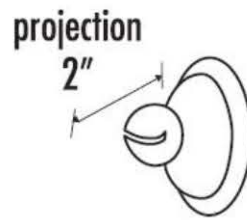

Item#

A9250

NOTE: Dimensions and specifications are subject to change without notice.