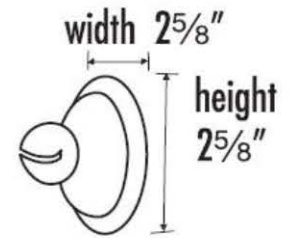

SPECIFICATIONS

YALE
SHELF BRACKETS

FEATURES

Traditional styling
Multiple finishes
Concealed installation

WARRANTY

Limited lifetime

FINISHES

Polished Brass (PB)
Polished Brass/Non-lacquered (PB/NL)
Polished Chrome (PC)
Barcelona (BARC)
Bronze (BRZ)
Chocolate Bronze (CHBRZ)
Satin Nickel (SN)

MATERIAL

Brass

Item#

A9250

NOTE: Dimensions and specifications are subject to change without notice.