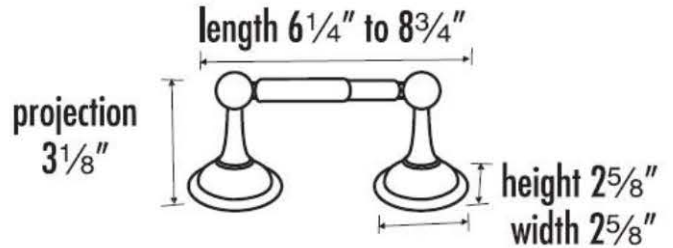

**SPECIFICATIONS**

**YALE**  
TISSUE HOLDER

**FEATURES**

Traditional styling  
Multiple finishes  
Concealed installation

**WARRANTY**

Limited lifetime

**FINISHES**

Polished Brass (PB)  
Polished Brass/Non-lacquered (PB/NL)  
Polished Chrome (PC)  
Barcelona (BARC)  
Bronze (BRZ)  
Chocolate Bronze (CHBRZ)  
Satin Nickel (SN)

**MATERIAL**

Brass

**Item#**

**A9260**

NOTE: Dimensions and specifications are subject to change without notice.