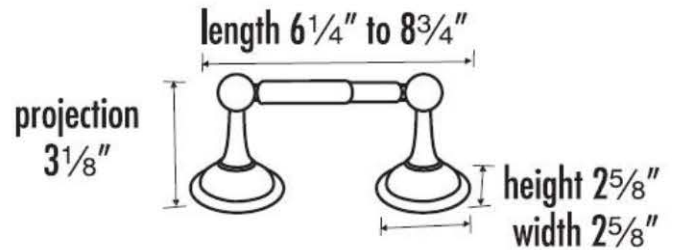

SPECIFICATIONS

YALE
TISSUE HOLDER

FEATURES

Traditional styling
Multiple finishes
Concealed installation

WARRANTY

Limited lifetime

FINISHES

Polished Brass (PB)
Polished Brass/Non-lacquered (PB/NL)
Polished Chrome (PC)
Barcelona (BARC)
Bronze (BRZ)
Chocolate Bronze (CHBRZ)
Satin Nickel (SN)

MATERIAL

Brass

Item#

A9260

NOTE: Dimensions and specifications are subject to change without notice.