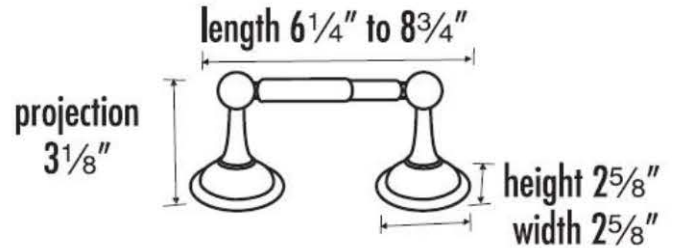

SPECIFICATIONS

YALE
TISSUE HOLDER

FEATURES

Traditional styling
Multiple finishes
Concealed installation

WARRANTY

Limited lifetime

FINISHES

Polished Brass (PB)
Polished Brass/Non-lacquered (PB/NL)
Polished Chrome (PC)
Barcelona (BARC)
Bronze (BRZ)
Chocolate Bronze (CHBRZ)
Satin Nickel (SN)

MATERIAL

Brass

Item#

A9260

NOTE: Dimensions and specifications are subject to change without notice.