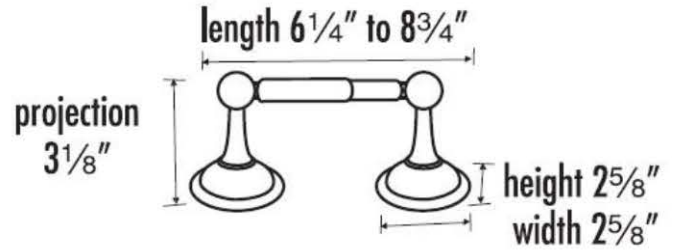

**SPECIFICATIONS**

**YALE**  
TISSUE HOLDER

**FEATURES**

Traditional styling  
Multiple finishes  
Concealed installation

**WARRANTY**

Limited lifetime

**FINISHES**

Polished Brass (PB)  
Polished Brass/Non-lacquered (PB/NL)  
Polished Chrome (PC)  
Barcelona (BARC)  
Bronze (BRZ)  
Chocolate Bronze (CHBRZ)  
Satin Nickel (SN)

**MATERIAL**

Brass

**Item#**

**A9260**

NOTE: Dimensions and specifications are subject to change without notice.