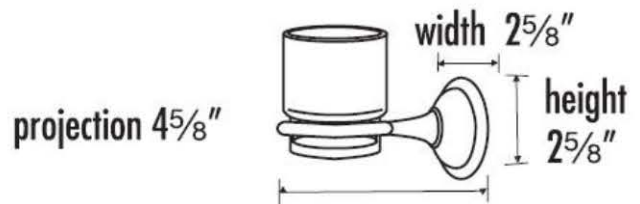

**SPECIFICATIONS**

**YALE**

TUMBLER HOLDER WITH TUMBLER

**FEATURES**

Traditional styling  
Multiple finishes  
Concealed installation

**WARRANTY**

Limited lifetime

**FINISHES**