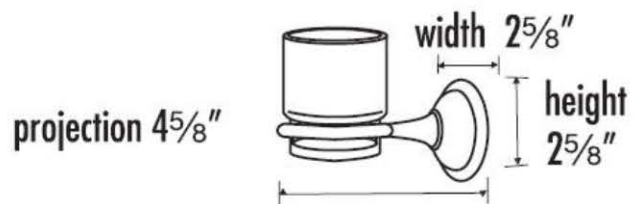

**SPECIFICATIONS**

**YALE**

TUMBLER HOLDER WITH TUMBLER

**FEATURES**

- Traditional styling
- Multiple finishes
- Concealed installation

**WARRANTY**

Limited lifetime

**FINISHES**