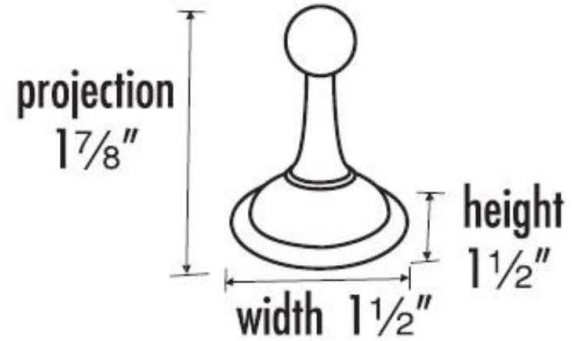

**SPECIFICATIONS**

**YALE**  
**ROBE HOOK**

**FEATURES**

- Traditional styling
- Multiple finishes
- Concealed installation

**WARRANTY**

Limited lifetime

**FINISHES**

- Polished Brass (PB)
- Polished Brass/Non-lacquered (PB/NL)
- Polished Chrome (PC)
- Barcelona (BARC)
- Bronze (BRZ)
- Chocolate Bronze (CHBRZ)
- Satin Nickel (SN)

**MATERIAL**

Brass

**Item#**

**A9280**

NOTE: Dimensions and specifications are subject to change without notice.