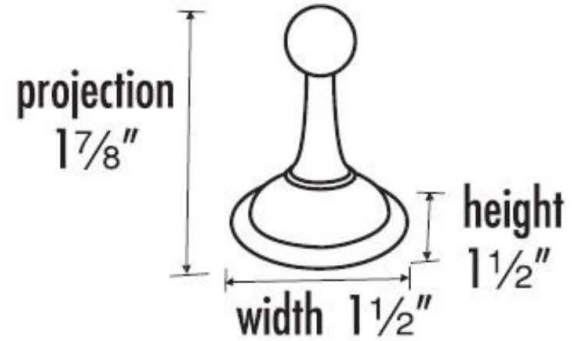

SPECIFICATIONS

YALE
ROBE HOOK

FEATURES

- Traditional styling
- Multiple finishes
- Concealed installation

WARRANTY

Limited lifetime

FINISHES

- Polished Brass (PB)
- Polished Brass/Non-lacquered (PB/NL)
- Polished Chrome (PC)
- Barcelona (BARC)
- Bronze (BRZ)
- Chocolate Bronze (CHBRZ)
- Satin Nickel (SN)

MATERIAL

Brass

Item#

A9280

NOTE: Dimensions and specifications are subject to change without notice.