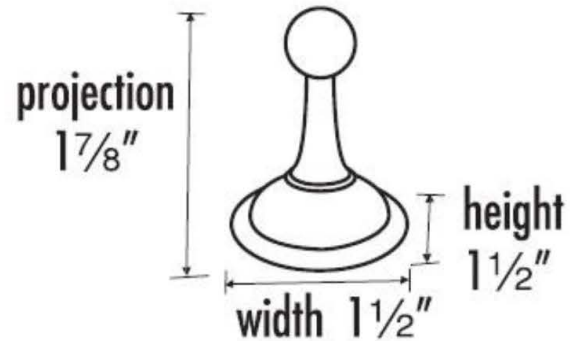

**SPECIFICATIONS**

**YALE**  
**ROBE HOOK**

**FEATURES**

Traditional styling  
Multiple finishes  
Concealed installation

**WARRANTY**

Limited lifetime

**FINISHES**

Polished Brass (PB)  
Polished Brass/Non-lacquered (PB/NL)  
Polished Chrome (PC)  
Barcelona (BARC)  
Bronze (BRZ)  
Chocolate Bronze (CHBRZ)  
Satin Nickel (SN)

**MATERIAL**

Brass

**Item#**

**A9280**

NOTE: Dimensions and specifications are subject to change without notice.