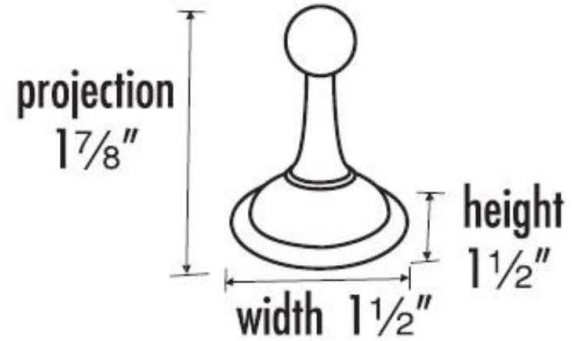

**SPECIFICATIONS**

**YALE**  
**ROBE HOOK**

**FEATURES**

Traditional styling  
Multiple finishes  
Concealed installation

**WARRANTY**

Limited lifetime

**FINISHES**

Polished Brass (PB)  
Polished Brass/Non-lacquered (PB/NL)  
Polished Chrome (PC)  
Barcelona (BARC)  
Bronze (BRZ)  
Chocolate Bronze (CHBRZ)  
Satin Nickel (SN)

**MATERIAL**

Brass

**Item#**

**A9280**

NOTE: Dimensions and specifications are subject to change without notice.