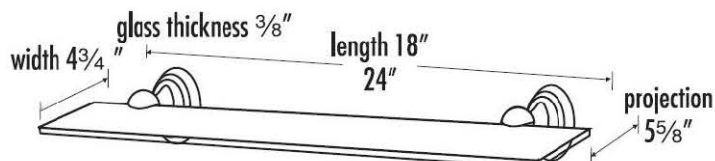

**SPECIFICATIONS**

**EMBASSY**  
GLASS SHELF

**FEATURES**

- Traditional styling
- Multiple finishes
- Concealed installation

**WARRANTY**

Limited lifetime

**FINISHES**

- Polished Brass (PB)
- Polished Brass/Non-lacquered (PB/NL)
- Polished Chrome (PC)
- Antique English (AE)
- Antique English Matte (AEM)
- Barcelona (BARC)
- Bronze (BRZ)
- Chocolate Bronze (CHBRZ)
- Polished Nickel (PN)
- Satin Nickel (SN)
- Polished Chrome/Gold (PC/GLD)
- Satin Nickel/Gold (SN/GLD)

**MATERIAL**

Brass

**Item#**

**A9050-18**

**A9050-24**

\*Maximum weight capacity: 10 lbs.

NOTE: Dimensions and specifications are subject to change without notice.