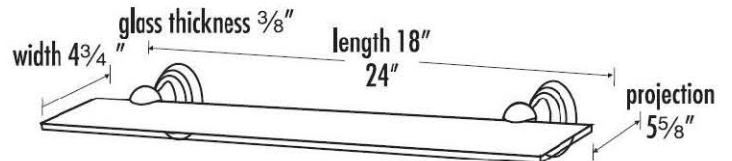

**SPECIFICATIONS**

**EMBASSY**  
GLASS SHELF

**FEATURES**

- Traditional styling
- Multiple finishes
- Concealed installation

**WARRANTY**

Limited lifetime

**FINISHES**

- Polished Brass (PB)
- Polished Brass/Non-lacquered (PB/NL)
- Polished Chrome (PC)
- Antique English (AE)
- Antique English Matte (AEM)
- Barcelona (BARC)
- Bronze (BRZ)
- Chocolate Bronze (CHBRZ)
- Polished Nickel (PN)
- Satin Nickel (SN)
- Polished Chrome/Gold (PC/GLD)
- Satin Nickel/Gold (SN/GLD)

**MATERIAL**

Brass

**Item#**

**A9050-18**

**A9050-24**

\*Maximum weight capacity: 10 lbs.

NOTE: Dimensions and specifications are subject to change without notice.