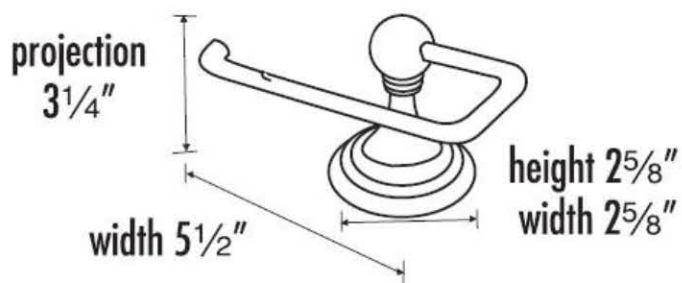

SPECIFICATIONS

EMBASSY
SINGLE POST TISSUE HOLDER

FEATURES

- Traditional styling
- Multiple finishes
- Concealed installation

WARRANTY

Limited lifetime

FINISHES

- Polished Brass (PB)
- Polished Brass/Non-lacquered (PB/NL)
- Polished Chrome (PC)
- Antique English (AE)
- Antique English Matte (AEM)
- Barcelona (BARC)
- Bronze (BRZ)
- Chocolate Bronze (CHBRZ)
- Polished Nickel (PN)
- Satin Nickel (SN)
- Polished Chrome/Gold (PC/GLD)
- Satin Nickel/Gold (SN/GLD)

MATERIAL

Brass

Item#

Ago66

NOTE: Dimensions and specifications are subject to change without notice.