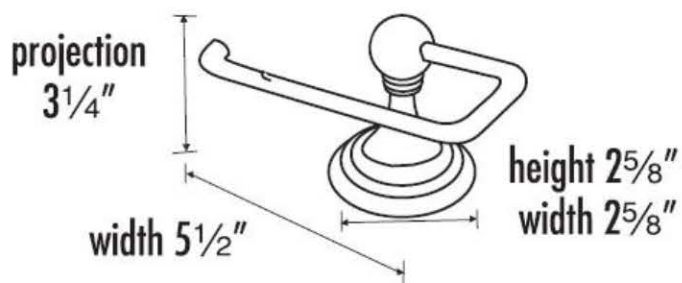

**SPECIFICATIONS**

**EMBASSY**  
SINGLE POST TISSUE HOLDER

**FEATURES**

- Traditional styling
- Multiple finishes
- Concealed installation

**WARRANTY**

Limited lifetime

**FINISHES**

- Polished Brass (PB)
- Polished Brass/Non-lacquered (PB/NL)
- Polished Chrome (PC)
- Antique English (AE)
- Antique English Matte (AEM)
- Barcelona (BARC)
- Bronze (BRZ)
- Chocolate Bronze (CHBRZ)
- Polished Nickel (PN)
- Satin Nickel (SN)
- Polished Chrome/Gold (PC/GLD)
- Satin Nickel/Gold (SN/GLD)

**MATERIAL**

Brass

**Item#**

**Ago66**

NOTE: Dimensions and specifications are subject to change without notice.