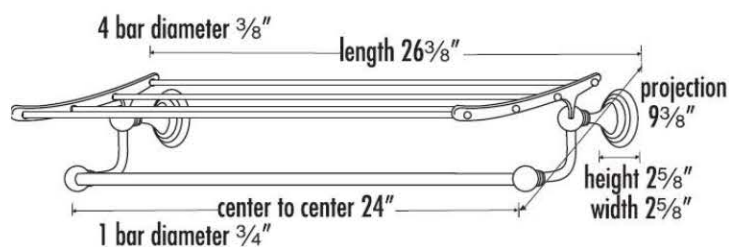

SPECIFICATIONS

EMBASSY
TOWEL RACK

FEATURES

- Traditional styling
- Multiple finishes
- Concealed installation

WARRANTY

Limited lifetime

FINISHES

- Polished Brass (PB)
- Polished Brass/Non-lacquered (PB/NL)
- Polished Chrome (PC)
- Antique English (AE)
- Antique English Matte (AEM)
- Barcelona (BARC)
- Bronze (BRZ)
- Chocolate Bronze (CHBRZ)
- Polished Nickel (PN)
- Satin Nickel (SN)
- Polished Chrome/Gold (PC/GLD)
- Satin Nickel/Gold (SN/GLD)

MATERIAL

Brass

Item#

A9026-24

NOTE: Dimensions and specifications are subject to change without notice.