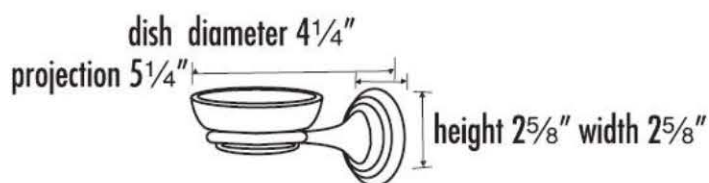

SPECIFICATIONS

EMBASSY
SOAP HOLDER WITH DISH

FEATURES

Traditional styling
Multiple finishes
Concealed installation

WARRANTY

Limited lifetime

FINISHES

Polished Brass (PB)
Polished Brass/Non-lacquered (PB/NL)
Polished Chrome (PC)
Antique English (AE)
Antique English Matte (AEM)
Barcelona (BARC)
Bronze (BRZ)
Chocolate Bronze (CHBRZ)
Polished Nickel (PN)
Satin Nickel (SN)
Polished Chrome/Gold (PC/GLD)
Satin Nickel/Gold (SN/GLD)

MATERIAL

Brass

Item#

A9030

NOTE: Dimensions and specifications are subject to change without notice.