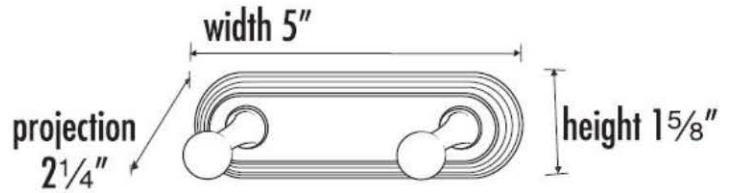

SPECIFICATIONS

EMBASSY
DOUBLE ROBE HOOK

FEATURES

- Traditional styling
- Multiple finishes
- Concealed installation

WARRANTY

Limited lifetime

FINISHES

- Polished Brass (PB)
- Polished Brass/Non-lacquered (PB/NL)
- Polished Chrome (PC)
- Antique English (AE)
- Antique English Matte (AEM)
- Barcelona (BARC)
- Bronze (BRZ)
- Chocolate Bronze (CHBRZ)
- Polished Nickel (PN)
- Satin Nickel (SN)
- Polished Chrome/Gold (PC/GLD)
- Satin Nickel/Gold (SN/GLD)