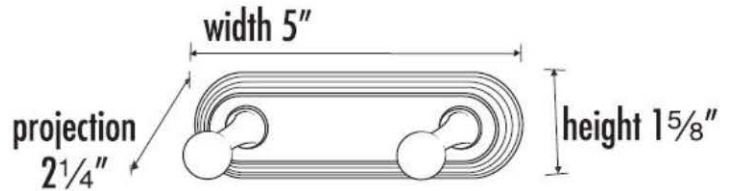

SPECIFICATIONS

EMBASSY
DOUBLE ROBE HOOK

FEATURES

- Traditional styling
- Multiple finishes
- Concealed installation

WARRANTY

Limited lifetime

FINISHES

- Polished Brass (PB)
- Polished Brass/Non-lacquered (PB/NL)
- Polished Chrome (PC)
- Antique English (AE)
- Antique English Matte (AEM)
- Barcelona (BARC)
- Bronze (BRZ)
- Chocolate Bronze (CHBRZ)
- Polished Nickel (PN)
- Satin Nickel (SN)
- Polished Chrome/Gold (PC/GLD)
- Satin Nickel/Gold (SN/GLD)

MATERIAL

Brass

Item#

A9086

NOTE: Dimensions and specifications are subject to change without notice.