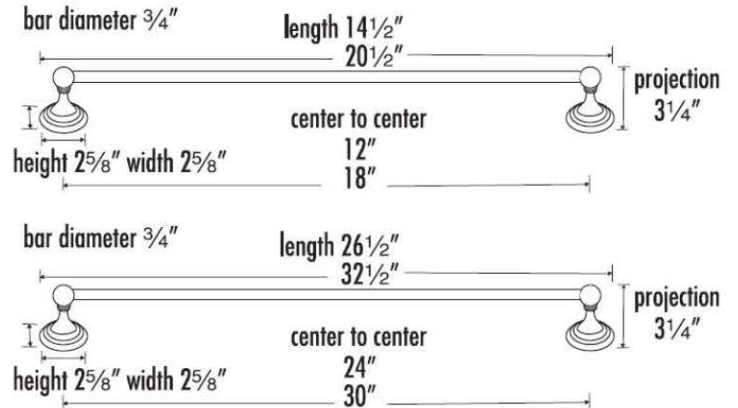

SPECIFICATIONS

**EMBASSY
TOWEL BAR**

FEATURES

- Traditional styling
- Multiple finishes
- Concealed installation

WARRANTY

Limited lifetime

FINISHES

- Polished Brass (PB)
- Polished Brass/Non-lacquered (PB/NL)
- Polished Chrome (PC)
- Antique English (AE)
- Antique English Matte (AEM)
- Barcelona (BARC)
- Bronze (BRZ)
- Chocolate Bronze (CHBRZ)
- Polished Nickel (PN)
- Satin Nickel (SN)
- Polished Chrome/Gold (PC/GLD)
- Satin Nickel/Gold (SN/GLD)

MATERIAL

Brass

PRODUCT SHEET

Item#

- A9020-12**
- A9020-18**
- A9020-24**
- A9020-30**

NOTE: Dimensions and specifications are subject to change without notice.