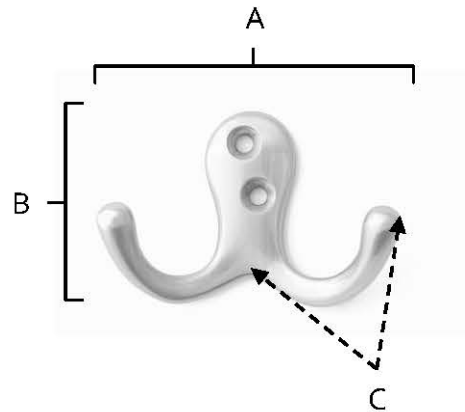

SPECIFICATIONS

HOOKS

FEATURES

- Transitional styling
- Multiple finishes
- Concealed installation

WARRANTY

Limited lifetime

FINISHES

- Polished Brass (PB)
- Polished Chrome (PC)
- Barcelona (BARC)
- Bronze (BRZ)
- Chocolate Bronze (CHBRZ)
- Matte Black (MB)
- Polished Nickel (PN)
- Satin Nickel (SN)

MATERIAL

Brass

Item#	A	B	C
A903	2 3/4"	1 3/4"	7/8"

KEY:

- A - Length
- B - Width
- C - Projection

NOTE: Dimensions and specifications are subject to change without notice.