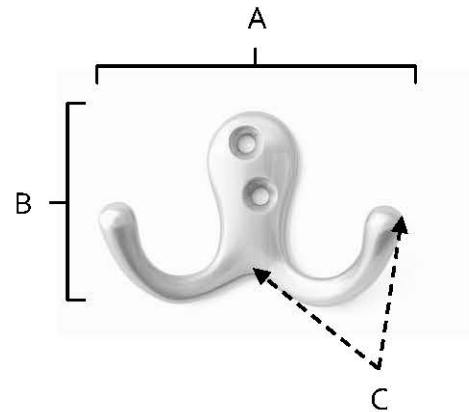

SPECIFICATIONS

HOOKS

FEATURES

- Transitional styling
- Multiple finishes
- Concealed installation

WARRANTY

Limited lifetime

FINISHES

- Polished Brass (PB)
- Polished Chrome (PC)
- Barcelona (BARC)
- Bronze (BRZ)
- Chocolate Bronze (CHBRZ)
- Matte Black (MB)
- Polished Nickel (PN)
- Satin Nickel (SN)

MATERIAL

Brass

Item#	A	B	C
A903	2 3/4"	1 3/4"	7/8"

KEY:

- A - Length
- B - Width
- C - Projection

NOTE: Dimensions and specifications are subject to change without notice.