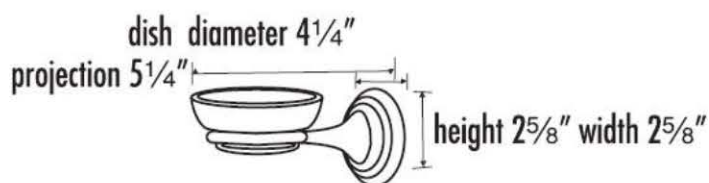

SPECIFICATIONS

EMBASSY
SOAP HOLDER WITH DISH

FEATURES

- Traditional styling
- Multiple finishes
- Concealed installation

WARRANTY

- Limited lifetime

FINISHES

- Polished Brass (PB)
- Polished Brass/Non-lacquered (PB/NL)
- Polished Chrome (PC)
- Antique English (AE)
- Antique English Matte (AEM)
- Barcelona (BARC)
- Bronze (BRZ)
- Chocolate Bronze (CHBRZ)
- Polished Nickel (PN)
- Satin Nickel (SN)
- Polished Chrome/Gold (PC/GLD)
- Satin Nickel/Gold (SN/GLD)