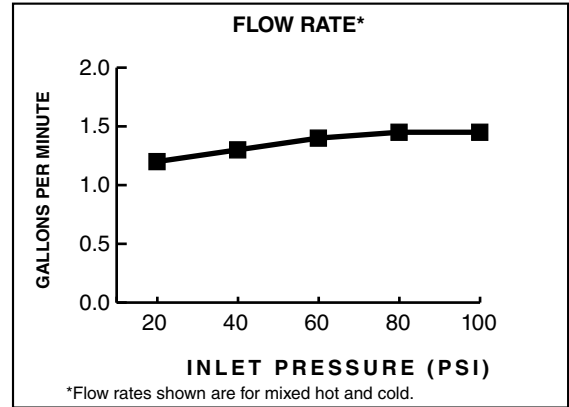

COLONY® SOFT TWO-HANDLE CENTERSET LAVATORY FAUCET

CODES AND STANDARDS

These products meet or exceed the following codes and standards:

- ANSI A117.1
- ASME A112.18.1
- CSA B125
- NSF 61/Section 9 and Annex G

Product Number	Description		Finish Options	
			Polished Chrome	PVD Satin Nickel
			002	295
2275.500	Centerset lavatory. Lever Handles. 50/50 Pop-up drain.			
2275.505	Centerset lavatory. Lever Handles. Less drain. With pop-up hole and rod.			

Meets the American Disabilities Act Guidelines and **ANSI A117.1** Requirements for the physically challenged.

AERATOR MODIFICATIONS***	Parts Suffix**
0.5gpm (1.9Lpm) PCA* Spray	__F05
0.5gpm (1.9Lpm) Vandal Resistant PCA Spray	__V05
1.0gpm (3.8Lpm) PCA Aerator	__F10
1.0gpm (3.8Lpm) Vandal Resistant PCA Aerator	__V10
1.5gpm (5.7Lpm) Vandal Resistant PCA Aerator	__V15

AVAILABLE MODIFICATIONS***	Part Suffix**
Indexed Installed (Red & Blue) Handles	__RB

*PCA — Pressure Compensating

To modify a product, add suffix after the 4th digit (ex. 2064F05**101.002)

***Modified product models are **NOT** WaterSense certified.