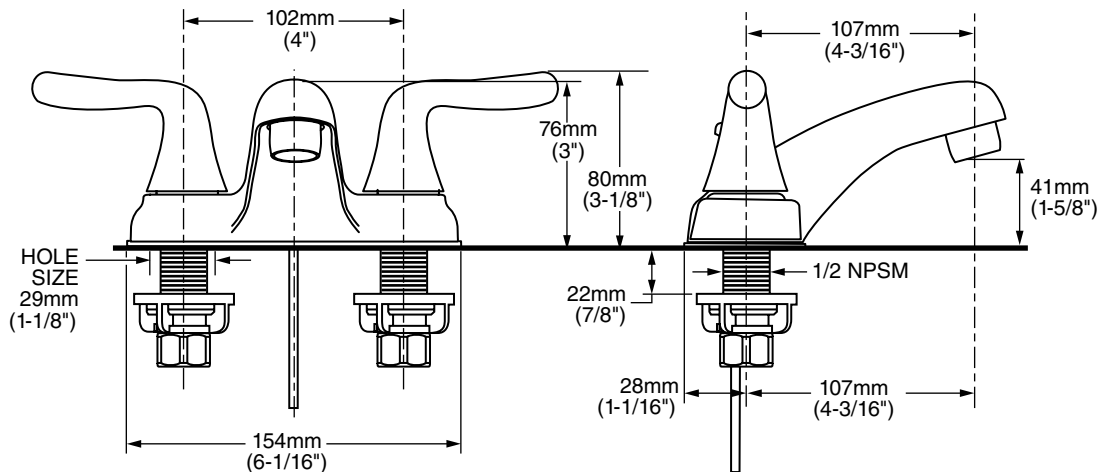

2275.500 Shown

GENERAL DESCRIPTION:

Centerset lavatory faucet on 4" centers. 1/4 turn washerless ceramic disc valve cartridges. Durable cast brass waterways with one-half inch male inlet shanks. Metal body. Color matched underbody. Lever handles. 1.5 gpm/5.7L/min. maximum flow rate.

Lead Free: Faucet contains ≤ 0.25% total lead content by weighted average.

Longer Spout: Provides extended reach into lavatory.

Simple Installation: Fast and easy one person installation. Faucet drops in from top. Quick spin nuts secure faucet in place.

SUGGESTED SPECIFICATION:

Two-handle 4" centerset lavatory faucet shall feature a cast brass waterway. Shall also feature 1/4 turn washerless ceramic disc valve cartridges. Shall also feature a metal drain body with stainless steel cable actuation. Fitting shall be American Standard Model # 2275.____.____.

Product Number	Description		Finish Options	
			Polished Chrome	PVD Satin Nickel
			002	295
2275.500	Centerset lavatory. Lever Handles. 50/50 Pop-up drain.			
2275.505	Centerset lavatory. Lever Handles. Less drain. With pop-up hole and rod.			